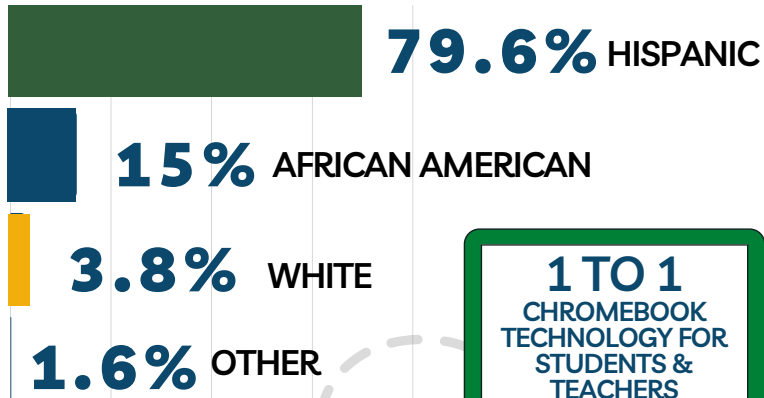

2022-2023

ABOUT OUR DISTRICT

OUR DISTRICT MOTTO

Galena Park ISD...
A Great Place to Be!

It's going to be a great year!

21,896
STUDENTS

26 TOTAL CAMPUSES

15 11

ELEMENTARY SCHOOLS SECONDARY SCHOOLS

STUDENT DIVERSITY

TOTAL STAFF
3,225

19 ADDITIONAL SCHOOL RESOURCE OFFICERS HIRED FOR THE 2022-2023 SCHOOL YEAR

2022-2023
Starting Teacher Salary
\$62,750

scan the QR Code